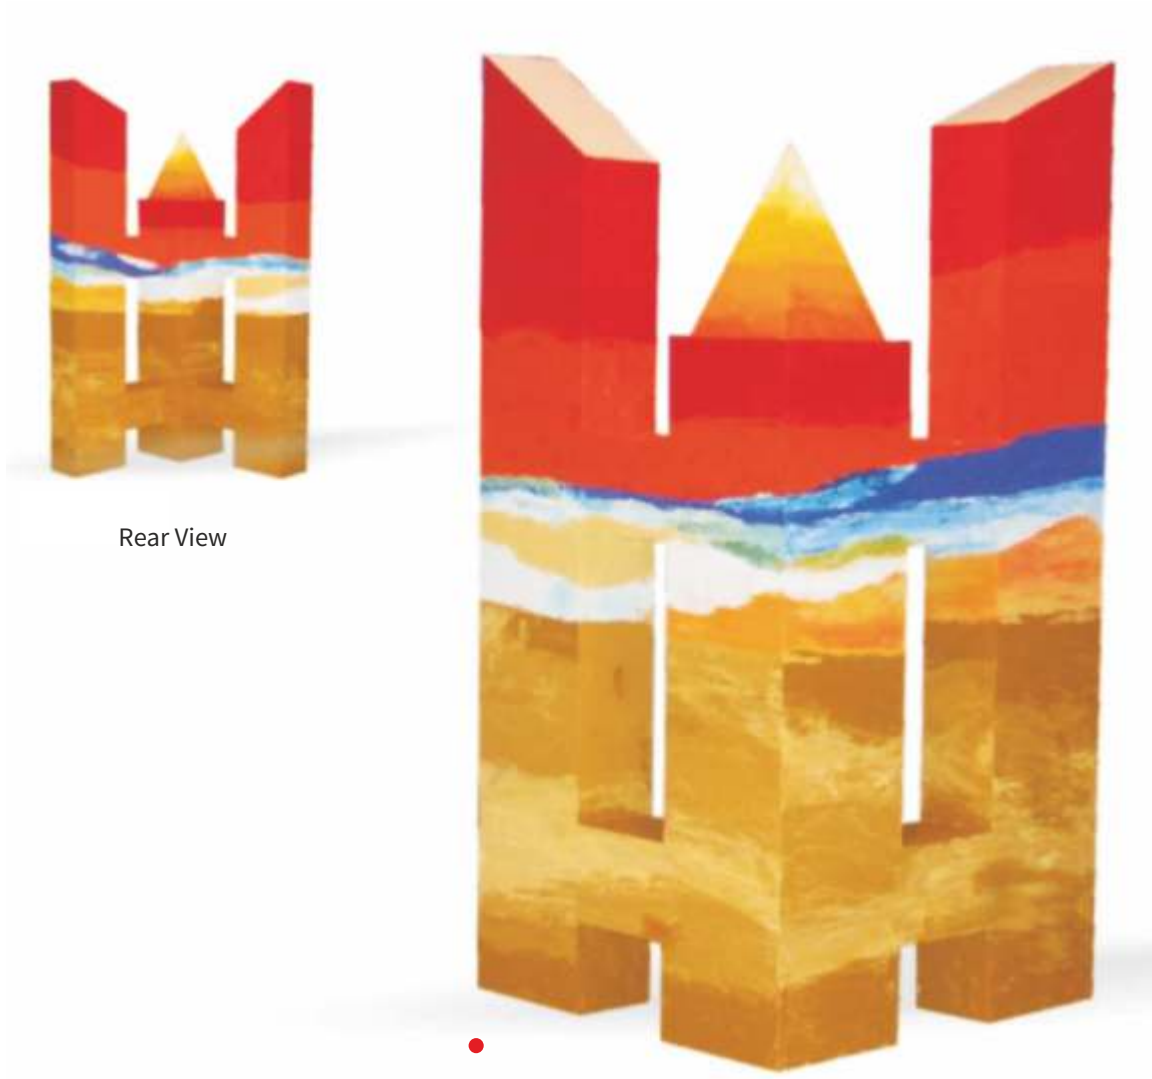

MOODS OF SEASONS - THREE | Acrylic on wood | 28" x 28" x 72"

Rear View