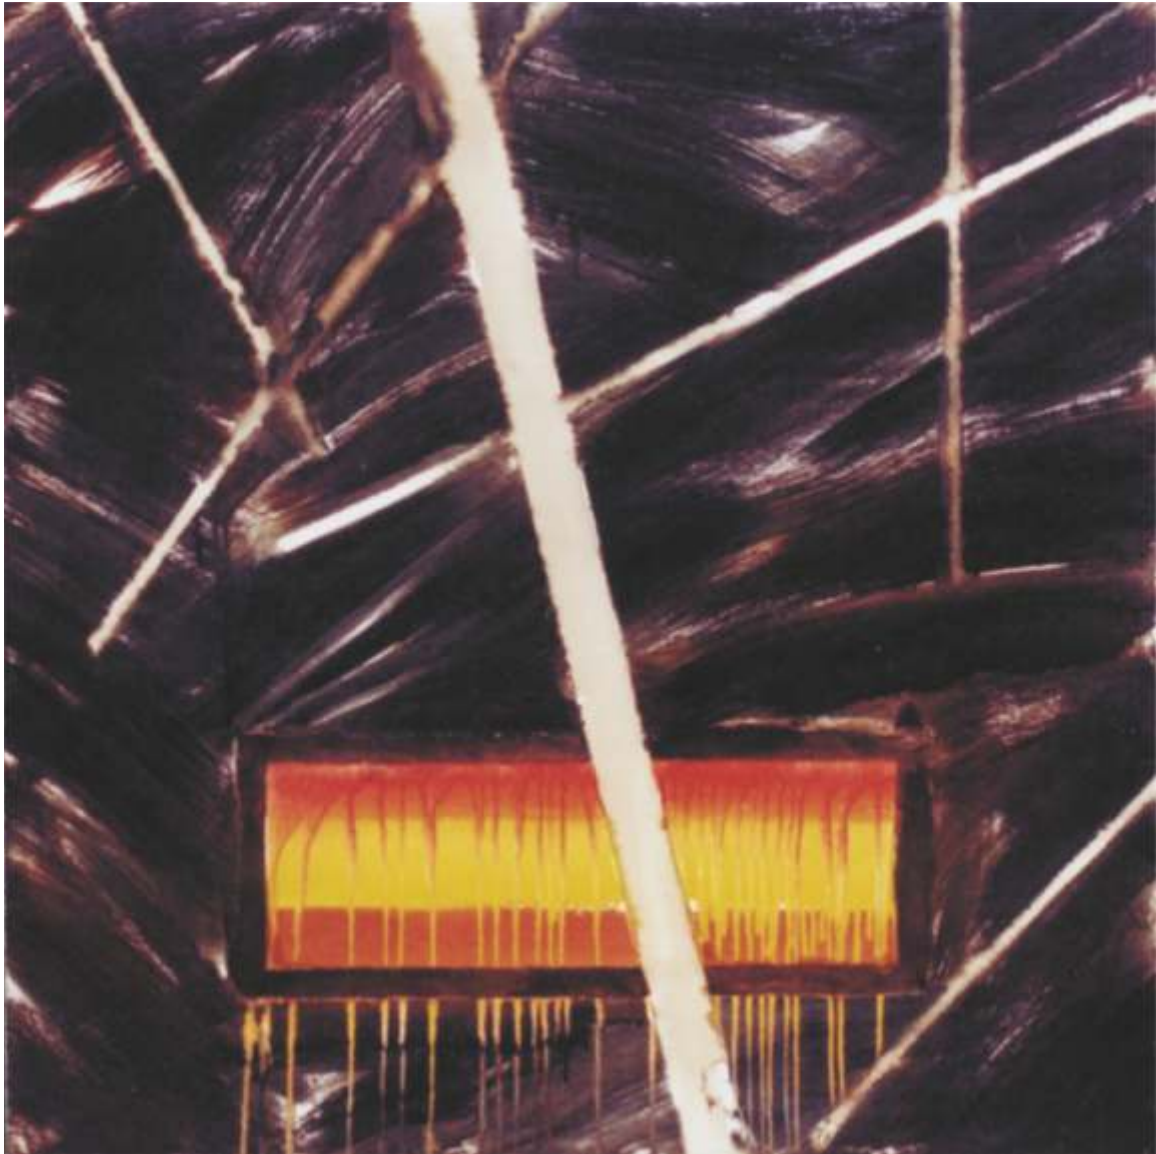

2000-04

PAINTED SCULPTURE
ACRYLIC ON PLYWOOD STRUCTURE

2 0 0 5

Rear View

MOODS OF SEASONS - ONE | Acrylic on wood | 28" x 28" x 60"

Rear View

MOODS OF SEASONS - TWO | Acrylic on wood | 17" x 41" x 72"

Rear View